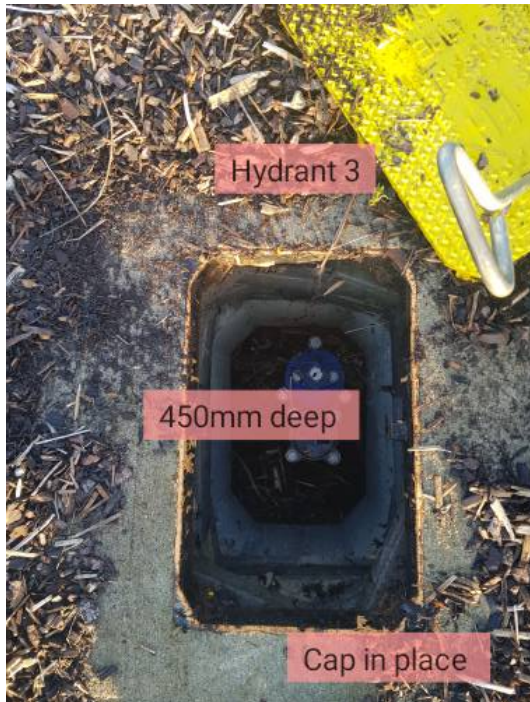

(1)

Created: Tue 17 Dec 14:33 2019

Depth:300mm
signs:ok
Drain:ok
location:Main Gate

(2)

Created: Tue 17 Dec 14:34 2019

Created: Tue 17 Dec 14:36 2019

Depth:450mm
signs:ok
Drain:ok
location: Main Entrance

Created: Tue 17 Dec 14:37 2019

Created: Tue 17 Dec 14:41 2019

Depth:450mm
signs:ok
Drain:ok
location:Playground

Created: Tue 17 Dec 14:42 2019