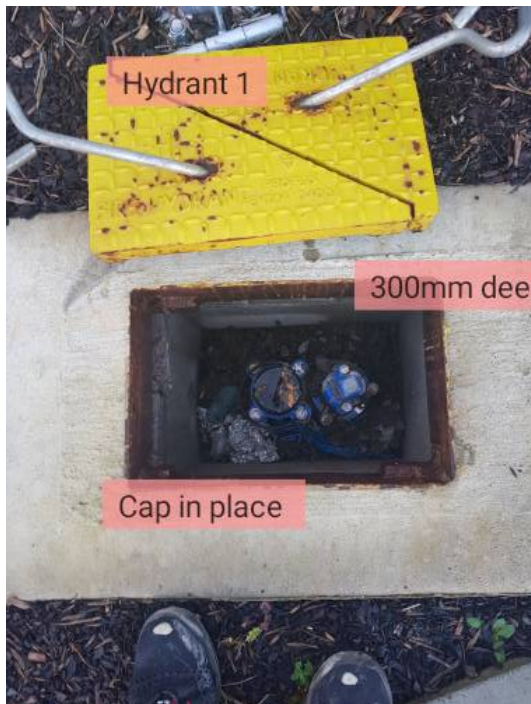

(1)

Created: Tue 17 Dec 14:33 2019

Depth:300mm
signs:ok
Drain:ok
location:Main Gate

(2)

Created: Tue 17 Dec 14:34 2019

Created: Tue 17 Dec 14:36 2019

Depth:450mm
signs:ok
Drain:ok
location: Main Entrance

Created: Tue 17 Dec 14:37 2019

Created: Tue 17 Dec 14:41 2019

Depth:450mm
signs:ok
Drain:ok
location:Playground

Created: Tue 17 Dec 14:42 2019