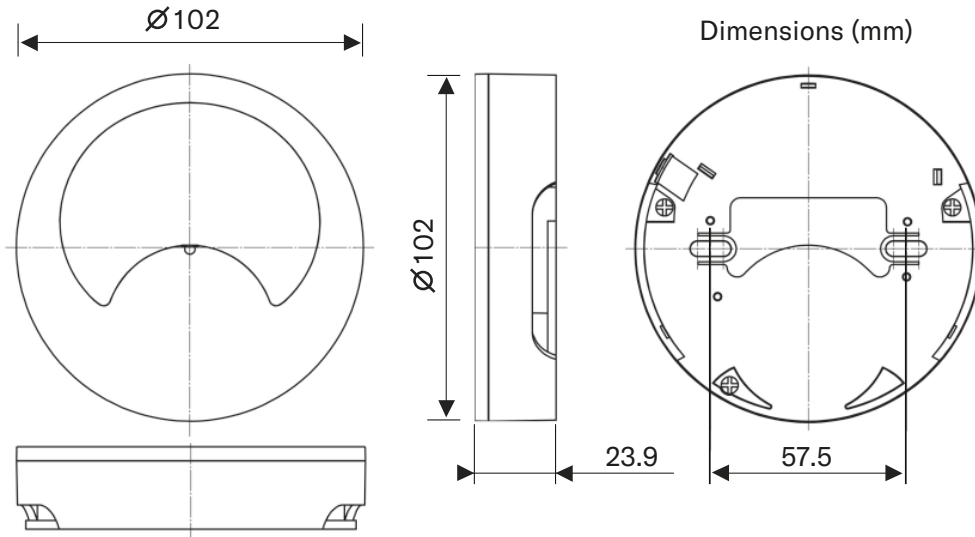

MINI FIRE-CRYER® PLUS

EN 54-3 APPROVED VOICE SOUNDERS

INSTALLATION

OPTION A (FIRE)

	Tone Number	Strobe Y/N	Voice Announcement
First Message	2C	Y	"Fire emergency. Please remain calm and evacuate the building immediately".
Second Message	2P	Y	"This is a fire alert. This is a fire alert. Await further instructions".
Third Message	50	N	"This is a fire alarm test. No action required. No action required".
Fourth Message	0	N	"All clear. All clear. No action required".
Fifth Message	32C	Y	"A full lockdown is in operation. Please follow full lockdown procedure".
Sixth Message	2C	Y	"Ladies and gentlemen – due to unforeseen circumstances we must ask you to leave the building immediately by the nearest exit or as directed by members of staff".
Seventh Message	32C	Y	"This is a fire alarm! Please leave the building immediately by the nearest available exit".
Order Reference	OPTION A (FIRE)		

OPTION B (LOCKDOWN)

	Tone Number	Strobe Y/N	Voice Announcement
First Message	2C	Y	"Fire emergency. Please remain calm and evacuate the building immediately".
Second Message	32C	Y	"A full lockdown is in operation. Please follow full lockdown procedure".
Third Message	32P	Y	"A partial lockdown is in operation. Please follow partial lockdown procedure".
Fourth Message	0	N	"Lockdown over".
Fifth Message	32P	N	"This is a class change announcement".
Sixth Message	50	N	"Staff Call 100".
Seventh Message	32P	N	"This is a Partial Lockdown Alarm".
Order Reference	OPTION B (LOCKDOWN)		

OPTION C (BUILDING PROTECTION)

	Tone Number	Strobe Y/N	Voice Announcement
First Message	0	Y	"This site is private property. You are being recorded by CCTV cameras and the police have been contacted".
Second Message	0	N	"Attention, the intruder alarm is about to be set and all the lights will be turned off".
Third Message	0	N	"Staff Call 100. Staff Call 100".
Fourth Message	2C	Y	"You have been identified as an intruder, please leave the area immediately".
Fifth Message	2C	Y	"Please stand still. The security fogging system has activated and the emergency services have been called. Breathe normally and await further instruction".
Sixth Message	0	Y	"Attention! Fire shutter closing".
Seventh Message	32P	N	"Warning. Fire curtain closing. Please stand clear".
Order Reference	OPTION C (BUILDING PROTECTION)		

OPTION D (GAS SUPPRESSION)

	Tone Number	Strobe Y/N	Voice Announcement
1st Stage Message	2P	Y	"First stage extinguishant release warning".
2nd Stage Message	1P	Y	"Second stage extinguishant release warning".
Gas Release on Hold	0	N	"Extinguishant gas release on hold".
Gas Released	2C	Y	"Extinguishant released".
Order Reference	OPTION D (GAS SUPPRESSION)		

TONES KEY

Tone Number	Tone Description
2C	Banshee Continuous
1P	Banshee pulsed 1 second ON, 1 second OFF
2P	Banshee pulsed 1 second ON, 1 second OFF, 1 second ON, 1 second OFF
32P	Bell Tone Pulsed
32C	Bell Tone Continuous
50	Ping Pong Tone
0	No Tone